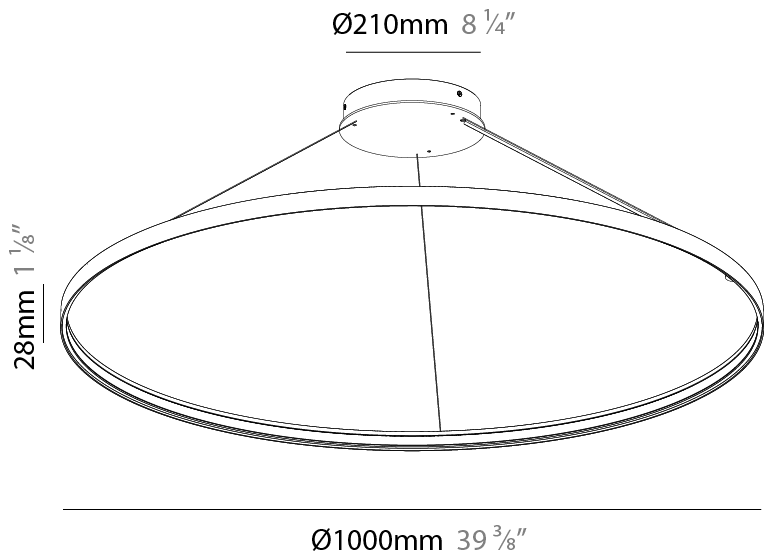

GENERAL

Series: Glorious Silhouette
Partner: Prolicht
Division: Architectural
Installation: Suspension
Product Type: Pendant
Mounting Location: Ceiling
Light Distribution: Direct

PHYSICAL

Shape: Round
Diameter (mm): 1000
Diameter (in): 39 ³/₈
Height (mm): 28
Height (in): 1 ¹/₈
Max. Overall Height (mm): 4028
Max. Overall Height (in): 158 ³/₁₆
Weight (kg): 1.0
Diffuser: PMMA - Opal
Fixture Finish: SSR / BKV / CWI / CRY / HAB / UFT / ITA / RUA / FTG / MYG / LOD / PUS / FRO / KIA / POP / BLS / SPG / MEY / GOH / CHC / COM / ABZ / JAG / OBR / MOS / ROR
Accent Finish: CHR / BLK
Fixture Material: PMMA / Aluminum
Cable Details: 4000mm / 157 1/2" Cable - Black or Chrome

ELECTRICAL

Lamp Type: LED (Zhaga Standard)
Input Wattage (W): 41
Total Output Wattage (W): 37.3
Dimming: Non-Dimming / 0-10V Dimming / Phase Dimming / DALI Dimming / MATTER Dimming
Driver Included: Yes
Driver Location: Integrated
Driver Type: Constant Current - Universal
Driver Class: Class 2
Input Voltage (V): 120 - 277
Constant Current (MA): 1550mA

LED

Color Temperature (°K): 2700 / 3000
Max. Delivered Lumen (lm): 2771 / 2379
Nominal Lumen (lm): 3916 / 4102
CRI: >80 CRI
Lamp Life (hrs): 50000

OPTICAL

RATINGS AND CERTIFICATIONS

Certified By: Certified for North American Standards
IP rating: IP20