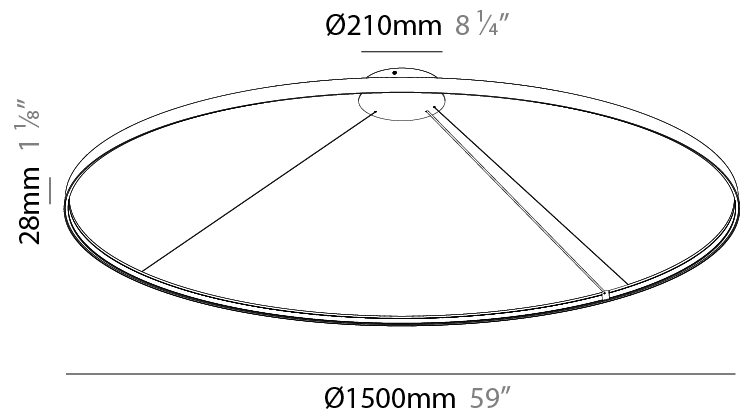

GENERAL

Series: Glorious Silhouette
Partner: Prolicht
Division: Architectural
Installation: Suspension
Product Type: Pendant
Mounting Location: Ceiling
Light Distribution: Direct

PHYSICAL

Shape: Round
Diameter (mm): 1500
Diameter (in): 59 1/16
Height (mm): 28
Height (in): 1 1/8
Max. Overall Height (mm): 4028
Max. Overall Height (in): 158 9/16
Weight (kg): 1.9
Diffuser: PMMA - Opal
Fixture Finish: SSR / BKV / CWI / CRY / HAB / UFT / ITA / RUA / FTG / MYG / LOD / PUS / FRO / FUP / KIA / POP / BLS / SPG / MEY / GOH / CHC / COM / ABZ / JAG / OBR / MOS / ROR
Accent Finish: CHR / BLK
Fixture Material: PMMA / Aluminum
Cable Details: 4000mm / 157 1/2" Cable - Black or Chrome

ELECTRICAL

Lamp Type: LED (Zhaga Standard)
Input Wattage (W): 62
Total Output Wattage (W): 56.4
Dimming: Non-Dimming / 0-10V Dimming / Phase Dimming / DALI Dimming / MATTER Dimming
Driver Included: Yes
Driver Location: Integrated
Driver Type: Constant Current - Universal
Driver Class: Class 2
Input Voltage (V): 120 - 277
Constant Current (MA): 2350mA

LED

Color Temperature (°K): 2700 / 3000
Max. Delivered Lumen (lm): 3451 / 3615
Nominal Lumen (lm): 5949 / 6233
CRI: >80 CRI
Lamp Life (hrs): 50000

OPTICAL

RATINGS AND CERTIFICATIONS

Certified By: Certified for North American Standards
IP rating: IP20